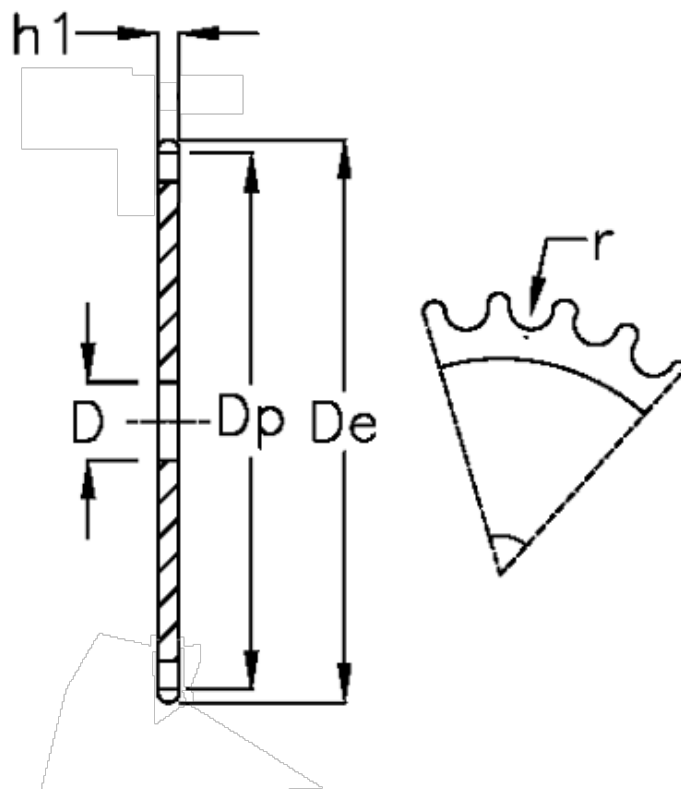

Article number: 616021006095

Description: Plate wheel 10 B-1 Z=95 simplex

Measures

C	= 2
D	= 30
De	= 488.5
Dp	= 480.14
For chain size	= 5/8 x 3/8
For chain type	= 10 B-1
h1	= 9.1
Number of teeth	= 95

r = 10.16